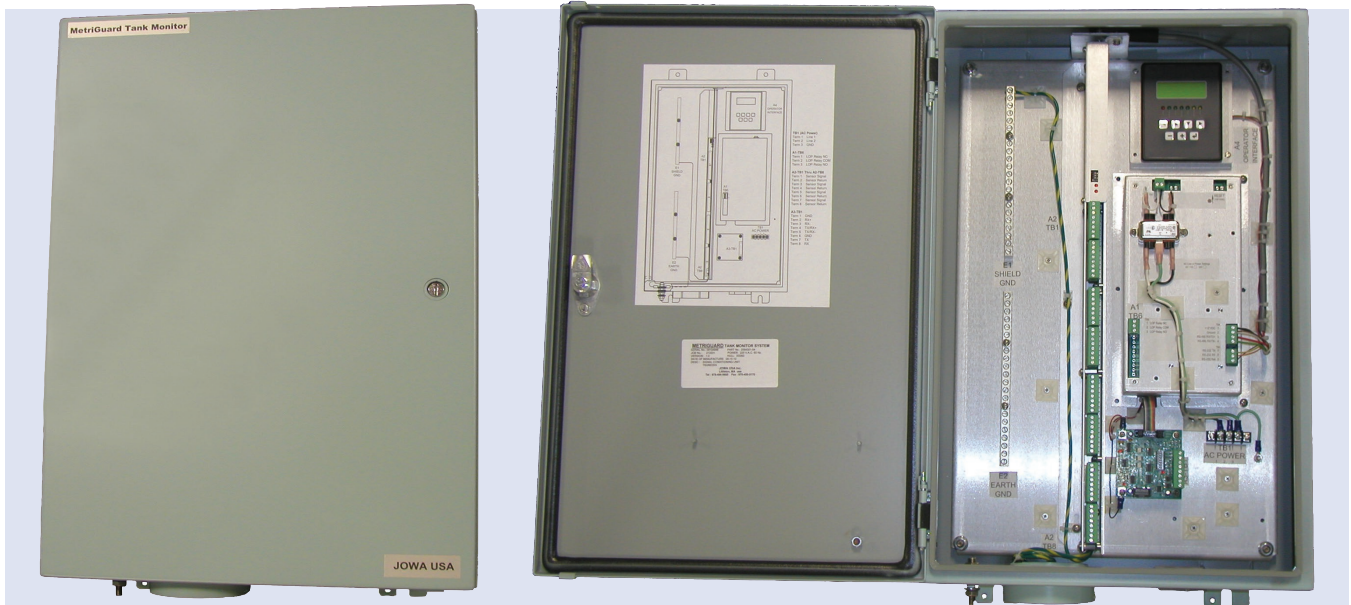

JOWA USA

MetriGuard Tank Monitor

Description:

The MetriGuard Tank Monitor is a 24 tank (maximum) instrument that directly interfaces with JOWA USA's Metritape level and level/temperature sensors that provide reliability and accuracy, even in demanding cargo tanks. The MetriGuard Tank Monitor can be configured with a single or dual multiplexer for 32 or 64 input channels. It converts the sensor output into calibrated data and sends serial data to the customer's equipment. A small internal display is used for setup and calibration.

Approved intrinsic safety barrier circuits are integral to the MetriGuard and allow it to be used with sensors in hazardous areas.

Features:

- Modbus RTU Output of tank level and or temperature
- Provides one Loss of Power relay

Specifications:

Calibration and Set-Up: Via included panel or RS-232 connector

Enclosure Size:

32 Channel: 406 mm W x 610 mm H x 175 mm D [16.0" W x 24.0" H x 6.9" D]

64 Channel: 508 mm W x 610 mm H x 175 mm D [20.0" W x 24.0" H x 6.9" D]

Inputs: AC Power: 90 to 135 VAC or 180 to 270 VAC, 50/60 Hz

Sensor type: Metritape

Metritape Sensor Length: 1 - 35 meters [3 - 115 feet]

Outputs: Modbus RTU Output of tank level and or temperature; RS232, RS485 2 or 4 wire