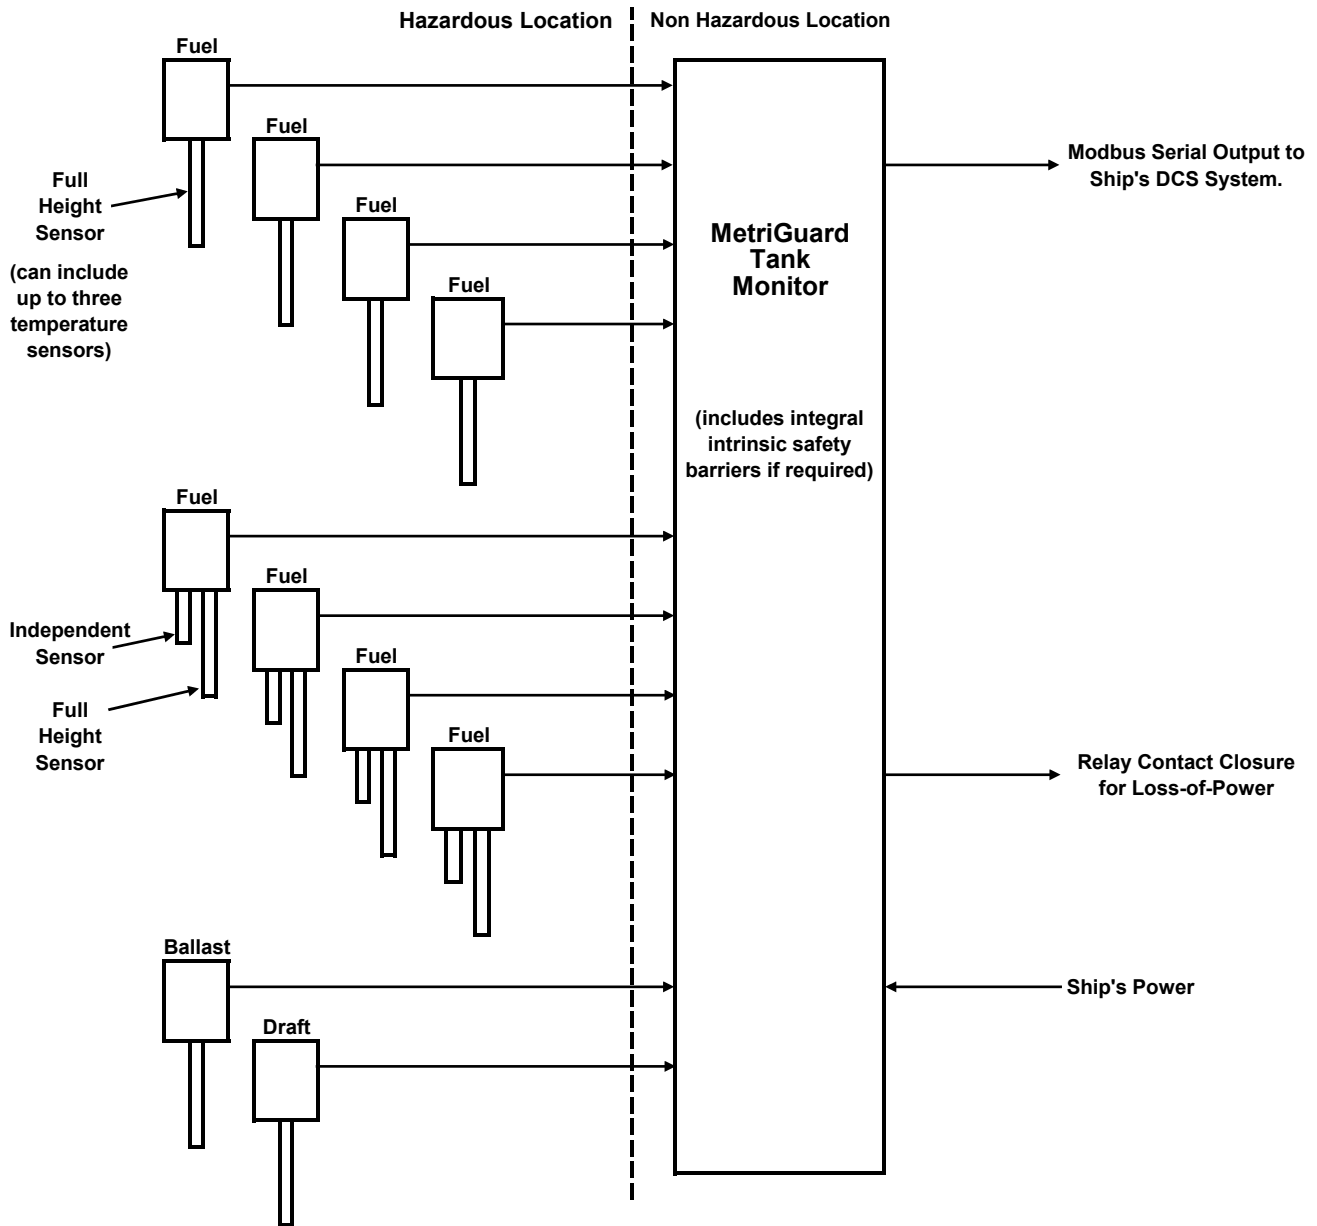

MetriGuard Tank Monitor

Block Diagram of Sample System:

Disclaimer:

This is not a specification and all information is provided in good faith. Since conditions of use are beyond the control of JOWA USA, Inc., the information contained herein is without warranty, whether express, implied or otherwise. Final determination as to the suitability, merchantability or fitness of any information, material or product for a particular purpose, or any patent infringement, is the sole responsibility of the user. JOWA USA, Inc. does not assume liability for injury arising from the use of the information, material or product, and assumes no liability for any damages, whether direct, indirect, consequential, special, incidental, punitive or otherwise. For additional information regarding JOWA USA, Inc.'s limited warranty, refer to the Terms and Conditions that are currently in effect.

JOWA USA

JOWA USA, Inc.

59 Porter Road

Littleton, MA 01460-1431 USA

Tel: +1 978-486-9800 Toll free: 800-861-1560

Fax: +1 978-486-0170

E-mail: info@jowa-usa.com